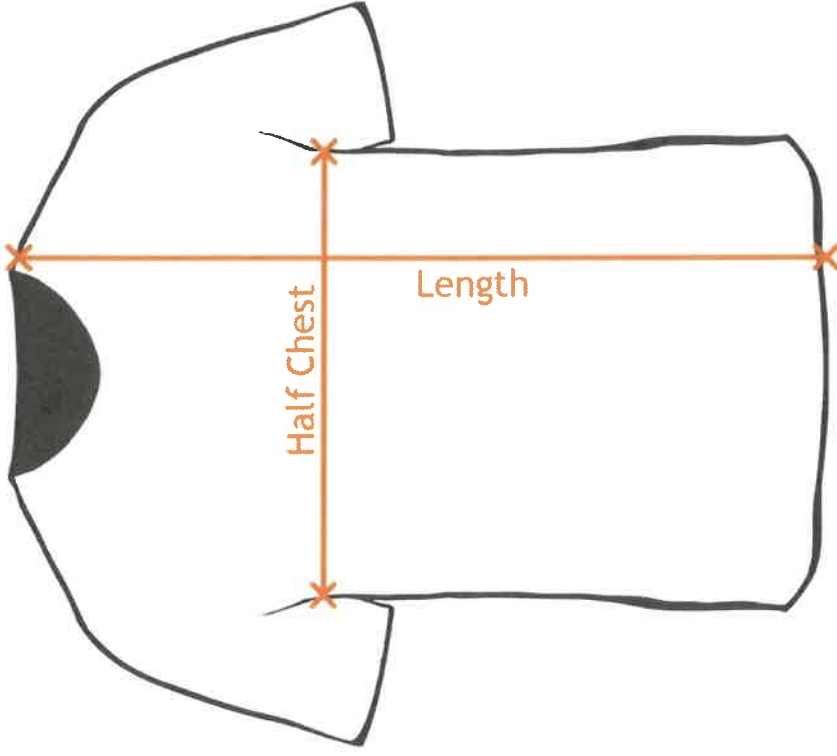

SLM - ADULTS STADIUM LS TEE

Adults	Sizes	S	M	L	XL	XXL	3XL	5XL
	Width	50	53	56	59	62	65	71
	Length	71	73	75	77	79	81	85

For approximate sizing, take one of your favourite garments, lay it flat, then measure it as shown. Compare to the table above to find the closest match. Measurements are a guide only and subject to standard industry tolerances, to ensure a perfect fit please obtain sizing samples.

XTP - MENS XT PERFORMANCE POLO

Adults	Sizes	S	M	L	XL	XXL	3XL	5XL
	Width	51	54	57	60	64	67	74
	Length	70	73	76	79	82	85	91

For approximate sizing, take one of your favourite garments, lay it flat, then measure it as shown. Compare to the table above to find the closest match. Measurements are a guide only and subject to standard industry tolerances, to ensure a perfect fit please obtain sizing samples.