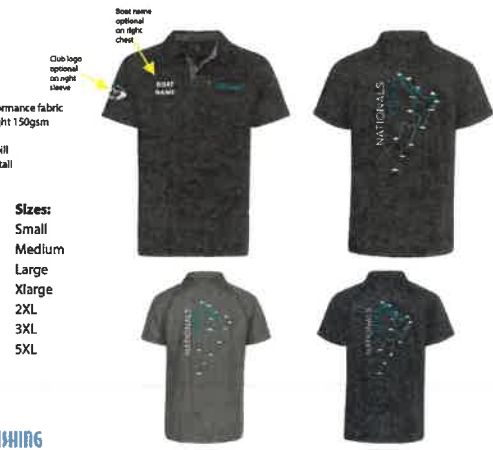

POLO SHIRT

Colour Options:
Black
Navy
Grey

Sizes:
Small
Medium
Large
Xlarge
2XL
3XL
5XL

PRICES

- $35 T-Shirt
- $50 Fishing Long Sleeve
- $45 Polo
- $10 Club logo
- $5 Boat Name/Nick Name