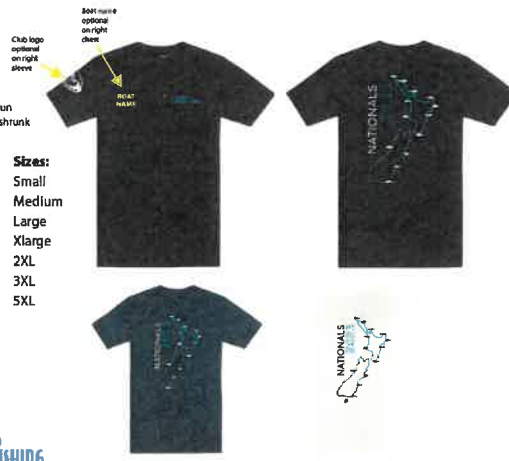

NATIONALS APPAREL 2023

TEE SHIRT

Colour Options:
Black
Navy
White

Sizes:
Small
Medium
Large
Xlarge
2XL
3XL
5XL