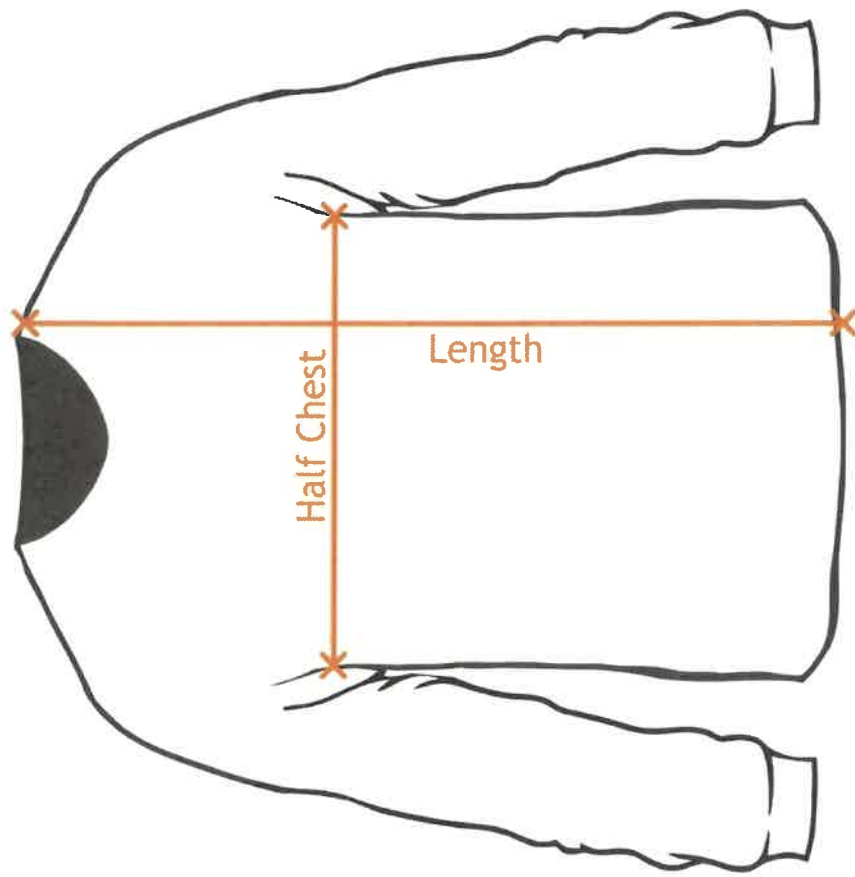

Sizes: Small, Medium, Large, Xlarge, 2XL, 3XL, 5XL

POLO SHIRT

- 100% polyester performance fabric
- Breathable, lightweight 150gsm
- Quick drying
- Snag-resistant, anti-pill
- Contrast stitching detail

Boat name optional on right chest

Club logo optional on right sleeve

Colour Options: Black, Navy, Grey

Sizes: Small, Medium, Large, Xlarge, 2XL, 3XL, 5XL

PRICES

- \$35 T-Shirt
- \$50 Fishing Long Sleeve
- \$45 Polo
- \$10 Club logo
- \$5 Boat Name/Nick Name

XTP - MENS XT PERFORMANCE POLO

Adults	Sizes	S	M	L	XL	XXL	3XL	5XL
	Width	51	54	57	60	64	67	74
	Length	70	73	76	79	82	85	91

For approximate sizing, take one of your favourite garments, lay it flat, then measure it as shown. Compare to the table above to find the closest match. Measurements are a guide only and subject to standard industry tolerances, to ensure a perfect fit please obtain sizing samples.