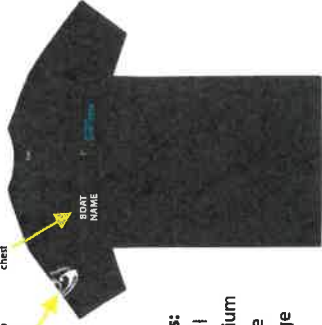

polyester & elastane performance fabric
- Quick dry, breathable, sweat wicking, anti-snag

Colour Options:
Black
Navy
Grey

Sizes:
Small
Medium
Large
Xlarge
2XL
3XL
5XL

POLO SHIRT

- 100% polyester performance fabric
- Breathable, lightweight 150gsm
- Quick drying
- Snag-resistant, anti-pill
- Contrast stitching detail

Colour Options:
Black
Navy
Grey

Sizes:
Small
Medium
Large
Xlarge
2XL
3XL
5XL

PRICES

- \$35 T-Shirt
- \$50 Fishing Long Sleeve
- \$45 Polo
- \$10 Club logo
- \$5 Boat Name/Nick Name

NATIONALS APPAREL 2023

TEE SHIRT

100% combed ring-spun cotton*, 185gsm, pre-shrunk

Boat name optional on right chest

Club logo optional on right sleeve

FISHING LONGSLEEVE SHIRT

stretch fabric which combines freedom of movement, moisture management and UV protection.