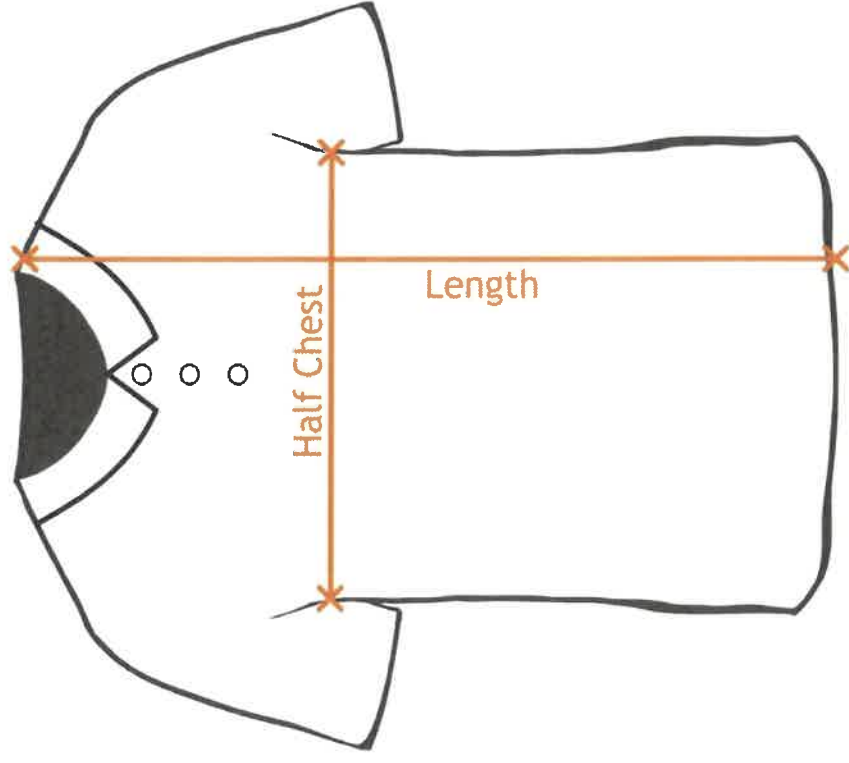

Sizes: Small, Medium, Large, Xlarge, 2XL, 3XL, 5XL

POLO SHIRT

- 100% polyester performance fabric
- Breathable, lightweight 150gsm
- Quick drying
- Snag-resistant, anti-pill
- Contrast stitching detail

Boat name optional on right chest

Club logo optional on right sleeve

Colour Options: Black, Navy, Grey

Sizes: Small, Medium, Large, Xlarge, 2XL, 3XL, 5XL

PRICES

- \$35 T-Shirt
- \$50 Fishing Long Sleeve
- \$45 Polo
- \$10 Club logo
- \$5 Boat Name/Nick Name

XTP - MENS XT PERFORMANCE POLO

Adults	Sizes	S	M	L	XL	XXL	3XL	5XL
	Width	51	54	57	60	64	67	74
	Length	70	73	76	79	82	85	91

For approximate sizing, take one of your favourite garments, lay it flat, then measure it as shown. Compare to the table above to find the closest match. Measurements are a guide only and subject to standard industry tolerances, to ensure a perfect fit please obtain sizing samples.